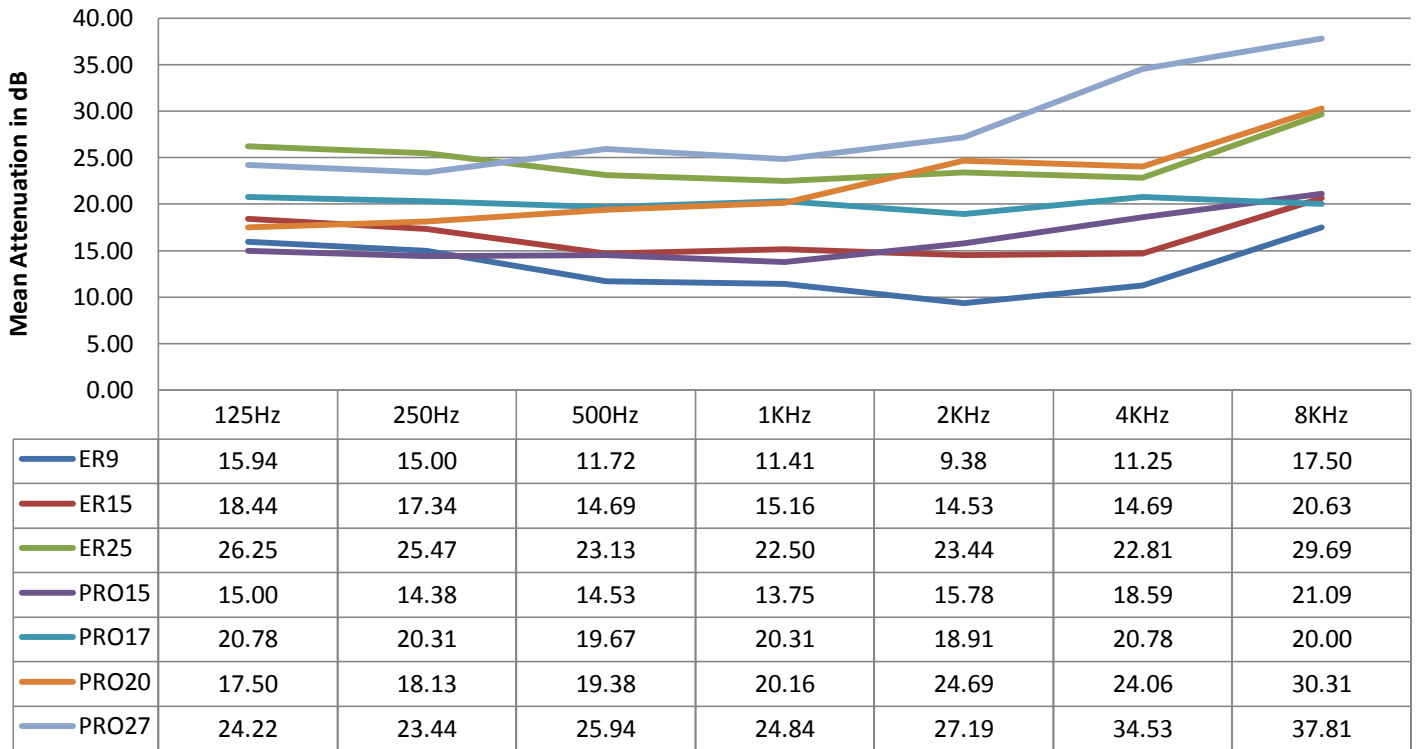

## ACS Noise Protection Comparison Chart

## Dreve DLO Comparison Chart